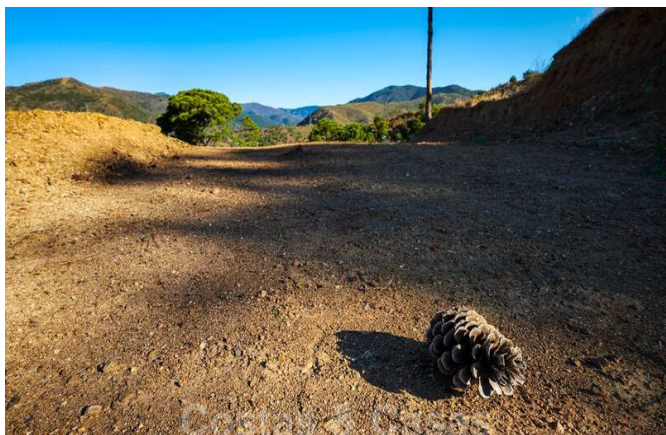

Building plots for sale with panoramic sea and mountain views on a luxury estate in Marbella - Benahavis

Marbella Area

🏠 Plot 📏 Plot 2523 m² 🏠 - 🏠 - 🏠 - 🏠 - 🏠 # Ref. 152227

🏠 350.000 €

This document is for information purposes only and may be subject to errors, omissions, changes in price or withdrawal without prior notice, and do not form part of any contract. The price does not included purchase costs.