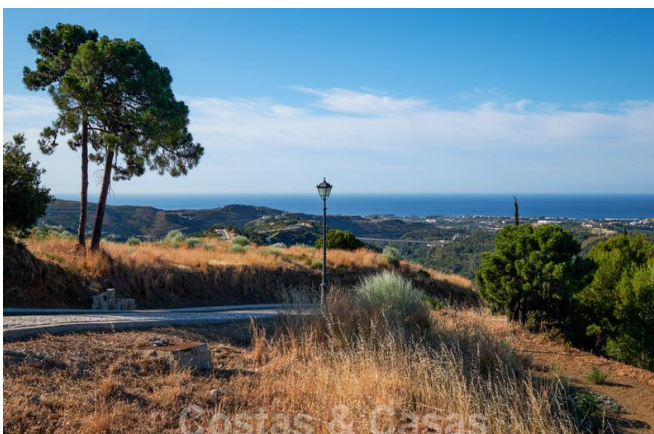

Building plots for sale with panoramic sea and mountain views on a luxury estate in Marbella - Benahavis

Marbella Area

🏠 Plot 📏 Plot 2523 m² 📄 - 📄 - 🏠 - 📶 - 📄 # Ref. 152227

🏠 350.000 €

This document is for information purposes only and may be subject to errors, omissions, changes in price or withdrawal without prior notice, and do not form part of any contract. The price does not include purchase costs.