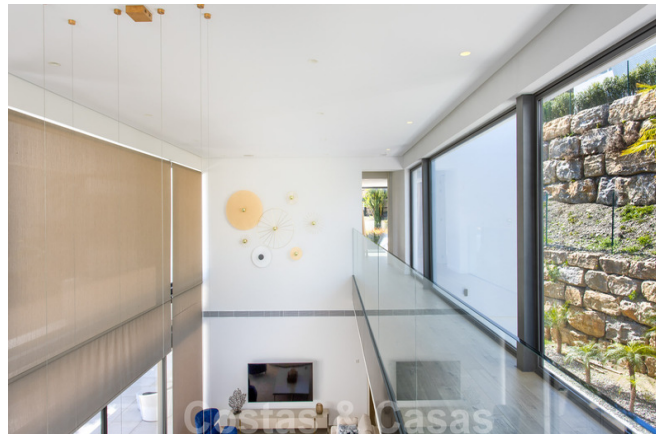

Ready to move in new modern luxury villa for sale, located directly on the golf course in Marbella - Benahavis

Marbella Area

🏠 House 📏 Plot 1265 m² 🏠 Built 560 m² 🏠 Terrace 195 m² 🛏 4 🗺 4 # Ref. 151964

📄 On request

This document is for information purposes only and may be subject to errors, omissions, changes in price or withdrawal without prior notice, and do not form part of any contract. The price does not include purchase costs.